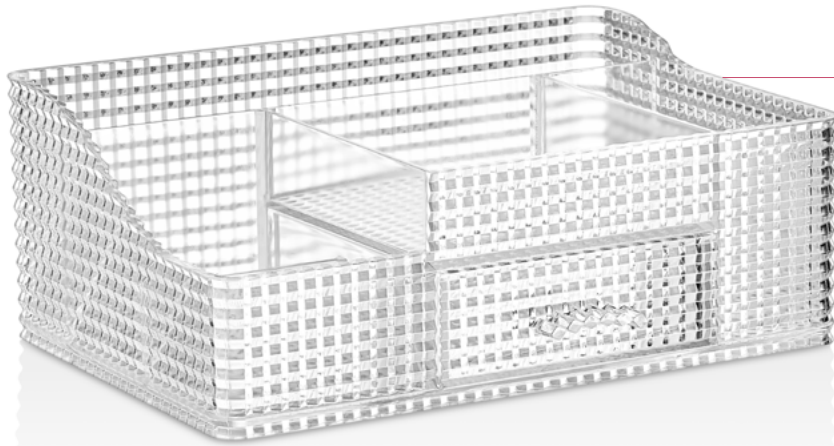

BODY SIZE | 23,2 x 17,9 x 8,8 cm

100% VEGAN FORMULA
ASSOCIATES
FORMULA

Extreme
Hydration

DO

ST. NICHOLAS
PARFUMS

**ES005****DIAMOND MAKEUP ORGANIZER**

Kristal Makyaj Malzeme Düzenleyici

5 compartment with variable sizes & drawer