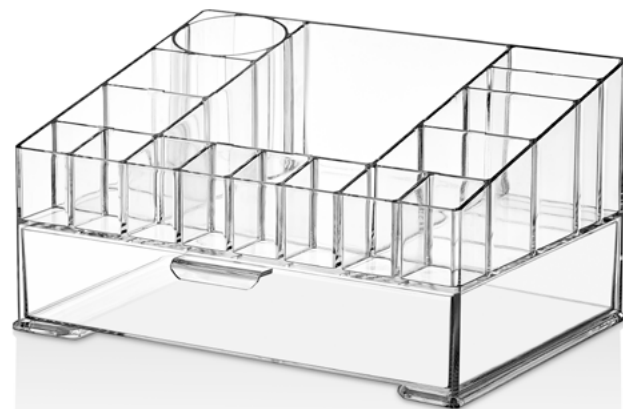

ES008

**MAKEUP ORGANIZER WITH
BRUSH HOLDER COMPARTMENT AND A DRAWER**

Çekmeceli Makyaj Malzeme Düzenleyici

16 compartments with variable sizes

BODY SIZE | 25,2 x 18,3 x 13,5 cm