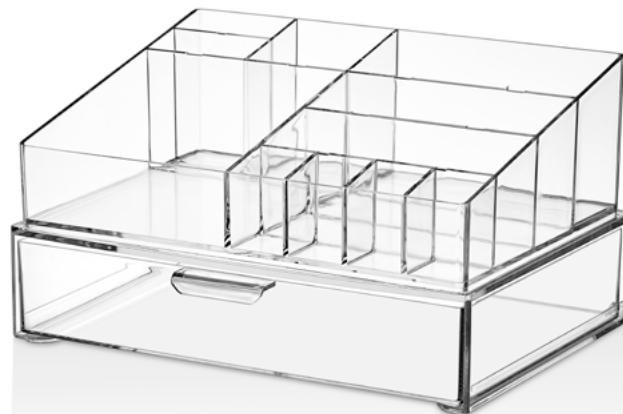

BODY SIZE | 24,8 x 17,8 x 8,2 cm

**CLEAR DESIGN**

Our organizers are manufactured from durable, clear acrylic to look elegant when sitting on bathroom counters, dressers or shop displays.

ES003**MAKEUP STORAGE ORGANIZER
ONE DRAWER**

Çekmeceli Makyaj Malzeme
Düzenleyici

Stackable drawers

BODY SIZE | 25,3 x 18 x 5,8 cm

**ES003A****MAKEUP STORAGE ORGANIZER
TWO DRAWERS**

İki Çekmeceli Makyaj Malzeme
Düzenleyici

Stackable drawers

BODY SIZE | 25,3 x 18 x 11,6 cm

ES004

MAKEUP STORAGE ORGANIZER W. DRAWER

Çekmeceli Makyaj Malzeme Düzenleyici

11 compartments with variable sizes

BODY SIZE | 25,3 x 18 x 14 cm

ES008

**MAKEUP ORGANIZER WITH
BRUSH HOLDER COMPARTMENT AND A DRAWER**