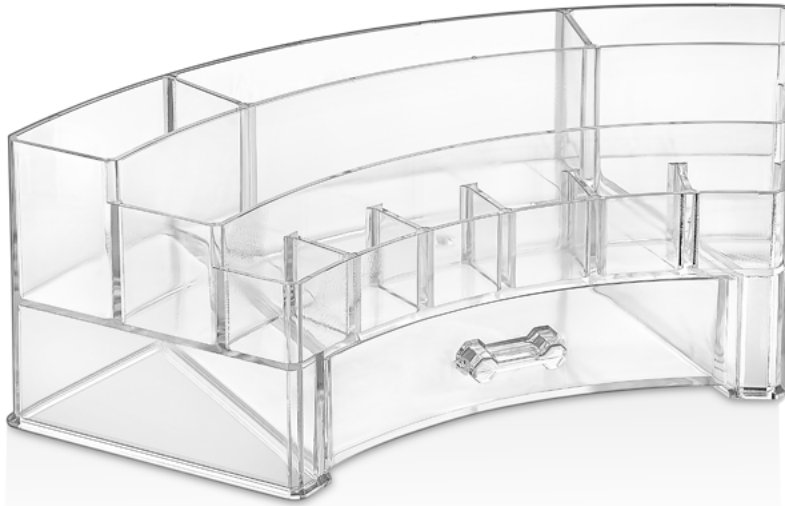

BODY SIZE | 26 x 17,8 x 16,2 cm

**ES007****OVAL SHAPED MAKEUP ORGANIZER WITH A DRAWER**

Çekmeceli, Oval Makyaj Malzeme Düzenleyici

11 compartments with variable sizes & Drawer

BODY SIZE | 32 x 12,6 x 10,8 cm