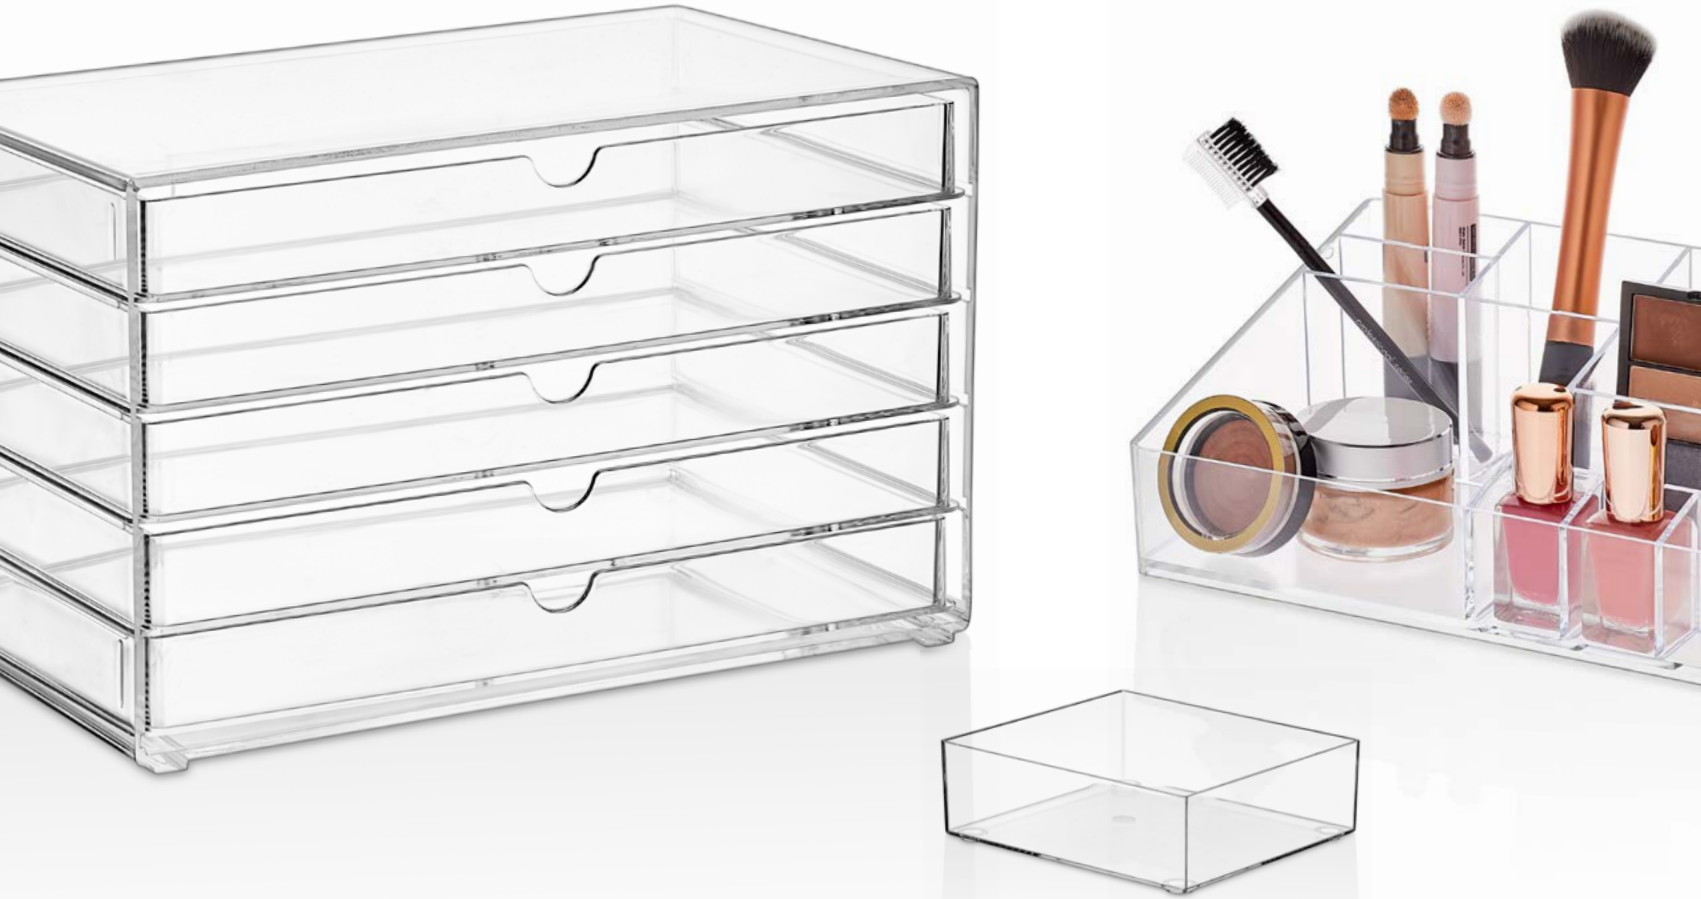

2013 yılında kurulan Esda Store, Kocaeli Organize Sanayi Bölgesinde 2500 m² kapalı alanda faaliyet göstermektedir. Başta kozmetik düzenleyiciler ve banyo aksesuarları olmak üzere, günlük hayatı kolaylaştırma misyonu ile çeşitli ev gereçlerinin üretimini ve dağıtımını yapmaktadır. Plastik imalatındaki deneyim ve bilgi birikimini uzmanlaşmış bir ekiple birleştirerek, yenilikçi ürünleriyle yerel ve uluslararası bir çok firma ile çalışmaktadır. Üretimde kullanılan malzemelerin insan sağlığı ve doğaya zararlı olmamasına özen gösterilmektedir. Tüm ürünlerinin tasarım, kalıplama, imalat ve paketlemesini kendi bünyesinde yapan Esda Store, fonksiyonel ürünleriyle hayatı kolaylaştırıyor.

Founded in 2013, Esda Store has extensive experience in the gift and cosmetics industry and specializes in manufacturing of all types of plastic items. We are supplying leading national and international retailers with plastic household and cosmetic items as well as gift items. Esda Store prioritizes R&D to design innovative products meeting the needs of consumers' daily routines and takes care using environmentally friendly raw materials throughout the production process for the sake of the well-being of both the environment and society. All our products are designed, moulded, manufactured and packaged in our 2500 square meter facility in Kocaeli, Istanbul.