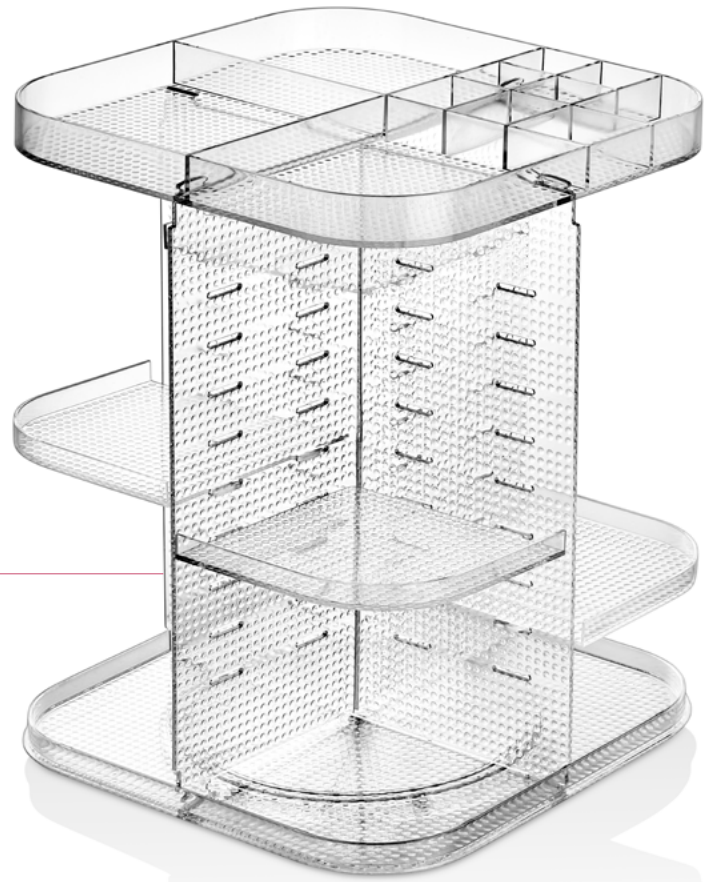

Perfectly organizes and stores your cosmetics; enables easy access to all of your makeup and products. Holds makeup brushes, skincare products and other accessories including lipsticks, nail polish, eyeliner and more cosmetics.

LAYERS OF ADJUSTABLE TRAYS

Allow you to adjust tray height according to the height of your products; fit all different types of cosmetics and accessories.

SIMPLE INSTALLATION & WASHABLE

Easy to assemble and disassemble the organizer following the Instruction; convenient to clean with a dismountable design and washable material.

ES018**ROTATING MAKE UP ORGANIZER**

Döner, Rafılı Makyaj Malzeme Düzenleyici

360° rotating with adjustable layers

BODY SIZE | 24,7 x 24,7 x 31,5 cm

MULTIFUNCTIONAL AND SPACE-SAVING

Our makeup display stand storage and organize lipstick, nail polish, eye shadow, lotion, toner, cash, coins, comb, powder, makeup, jewelry, earring, clips and other small size gadgets and commodity goods in clean and tidy way.

HAVE IT YOUR WAY

According to your preference and space requirements, our makeup display stand can be used both horizontally and vertically.

MODERN DESIGN

Made of acrylic material, washable, easy to clean and waterproof.